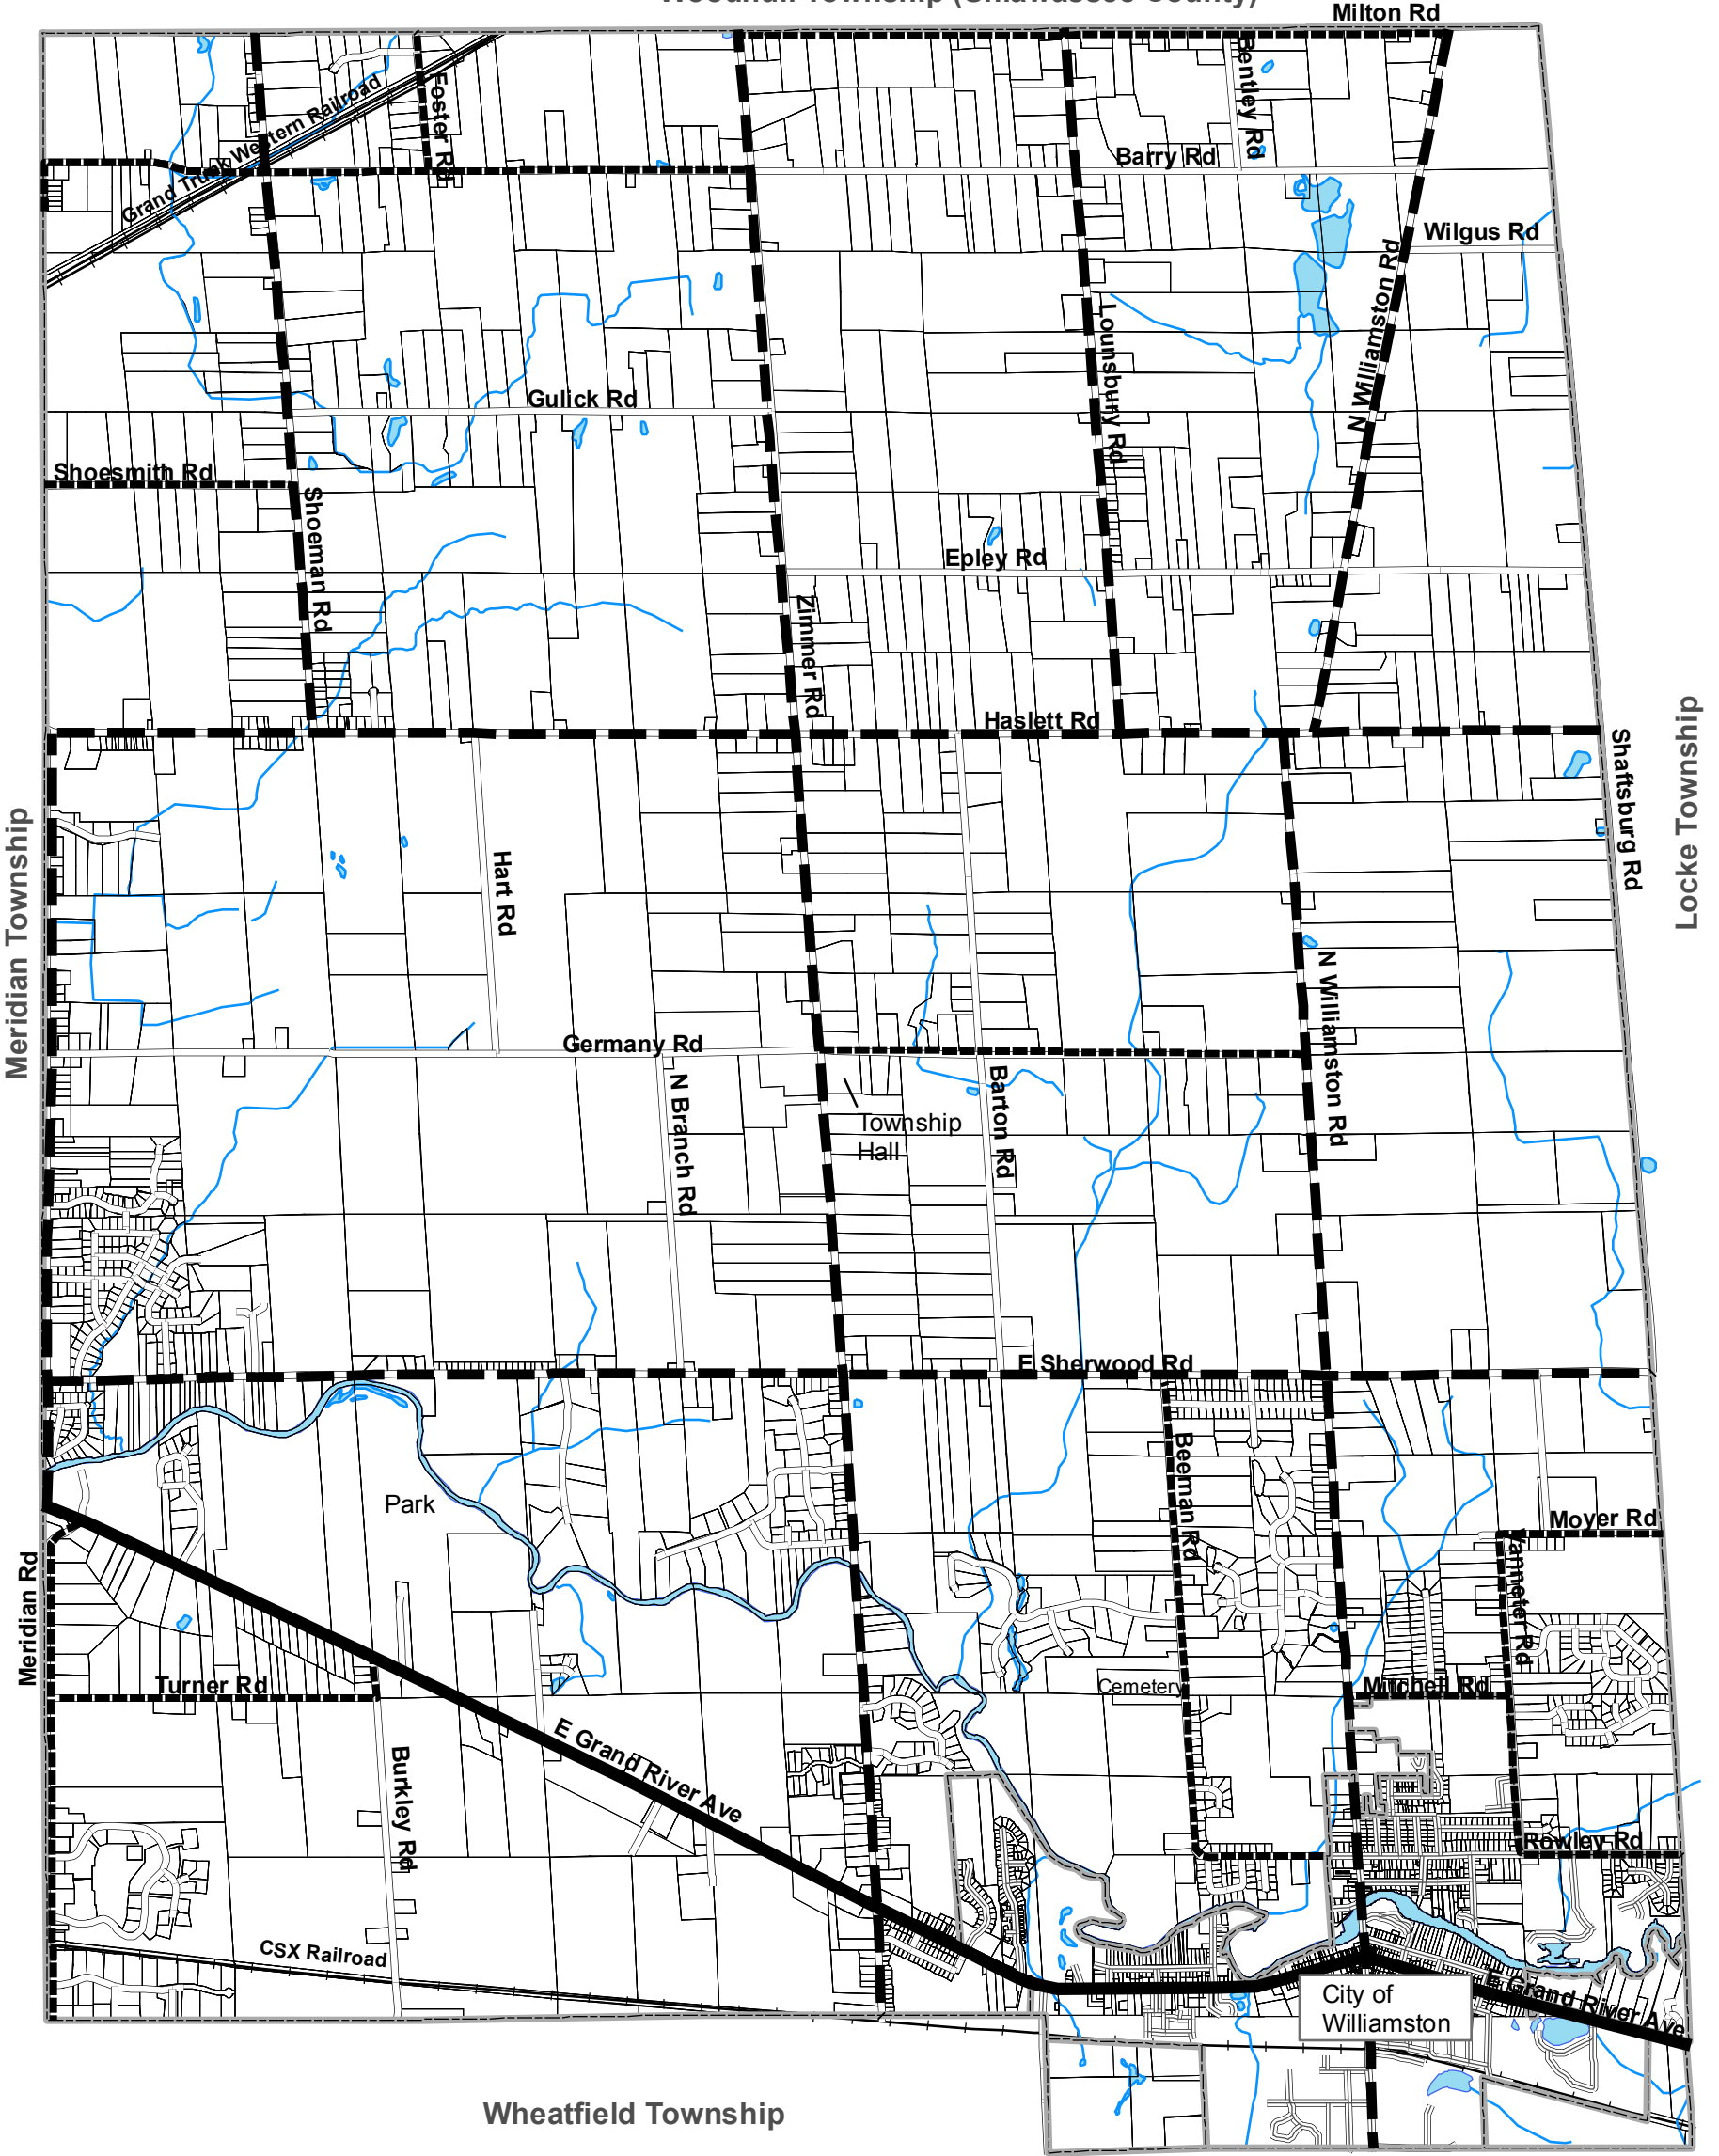

Woodhull Township (Shiawassee County)

Functional Classification of Roads

11/14/2006

Williamstown Township,
Ingham County, Michigan

Parcel Data Source: Ingham County, 2004
Data Source: McKenna Associates, Inc., 1992

- Principal Arterial
- Minor Arterial
- Collector
- Local
- Township Boundary